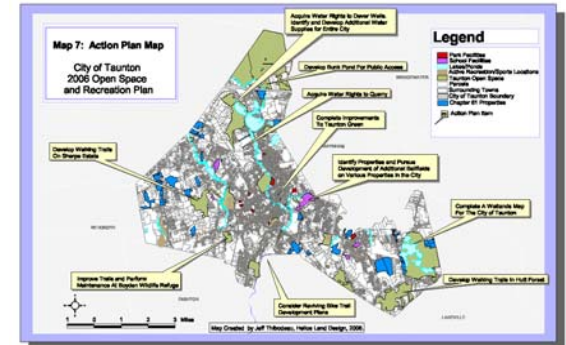

integrated into any project or used to create specialty gardens such as:

- Sacred Spaces
- Solar Calendars
- Labyrinths
- Herbal/Medicinal Gardens
- Edible Landscapes
- Japanese/Zen gardens
- Native Plantscapes
- Wildlife-Friendly Gardens
- Sculpture Gardens

Solar Calendar Patio, Brewster

• Land, Open Space and Wildlife Management Plans

We provide comprehensive Land, Open Space and Wildlife Management Planning including:

- Site Inventory and Assessment
- Habitat Identification, Protection, and Restoration Strategies
- Management Plans & Recommendations
- Municipal Open Space and Recreation Plans
- Public Reports and Presentations

• Mapping Services

We provide hand and computer generated illustration and mapping services including:

- Landscape architectural perspectives, elevations, and details
- AutoCAD Drawings
- Geographic Information Systems (GIS) Mapping

Example of GIS Map

Solar Calendar Patio, Brewster